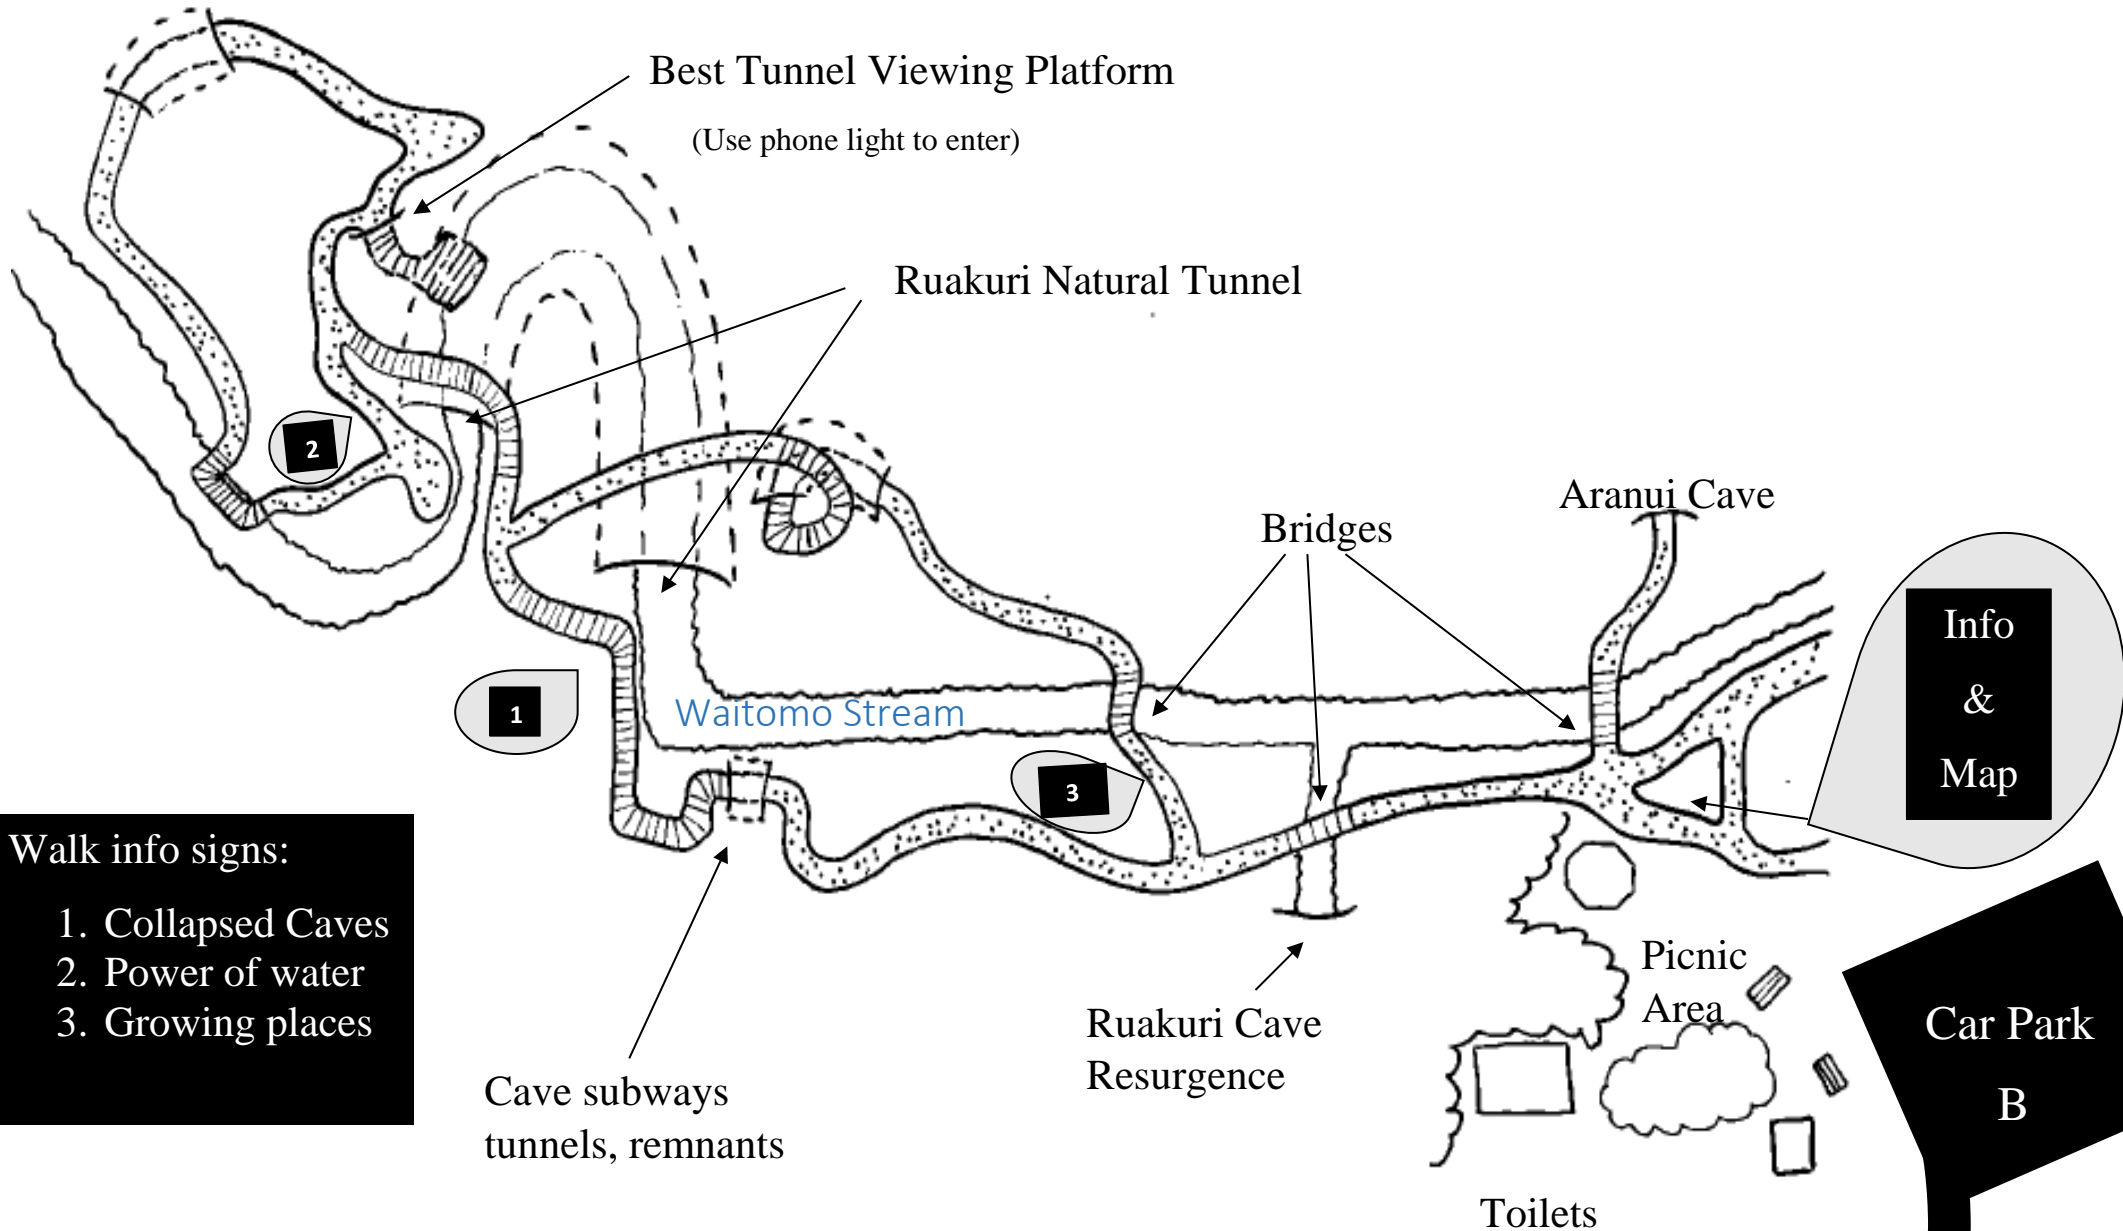

WAITOMO CAVES VILLAGE

- ① Waitomo Village Lookout
- ② Waitomo Glowworm Cave
- ③ Waitomo Caves Hotel
- ④ Waitomo Sports Club
- ⑤ The Tomo Bar & Eatery
- ⑤ King Country Brewing Co.
- ⑥ KiwiPaka
- ⑥ Morepork Pizzeria and Café
- ⑦ Cave World
- ⑧ Waitomo Caves Primary School
- ⑨ The General Store
- ⑨ Spellbound
- ⑩ Top 10 Holiday Park
- ⑪ Waitomo Caves Guest Lodge
- ⑫ Huhu Café
- ⑫ Huhu Accommodation

Ruakuri Walk

Walk info signs:

1. Collapsed Caves
2. Power of water
3. Growing places