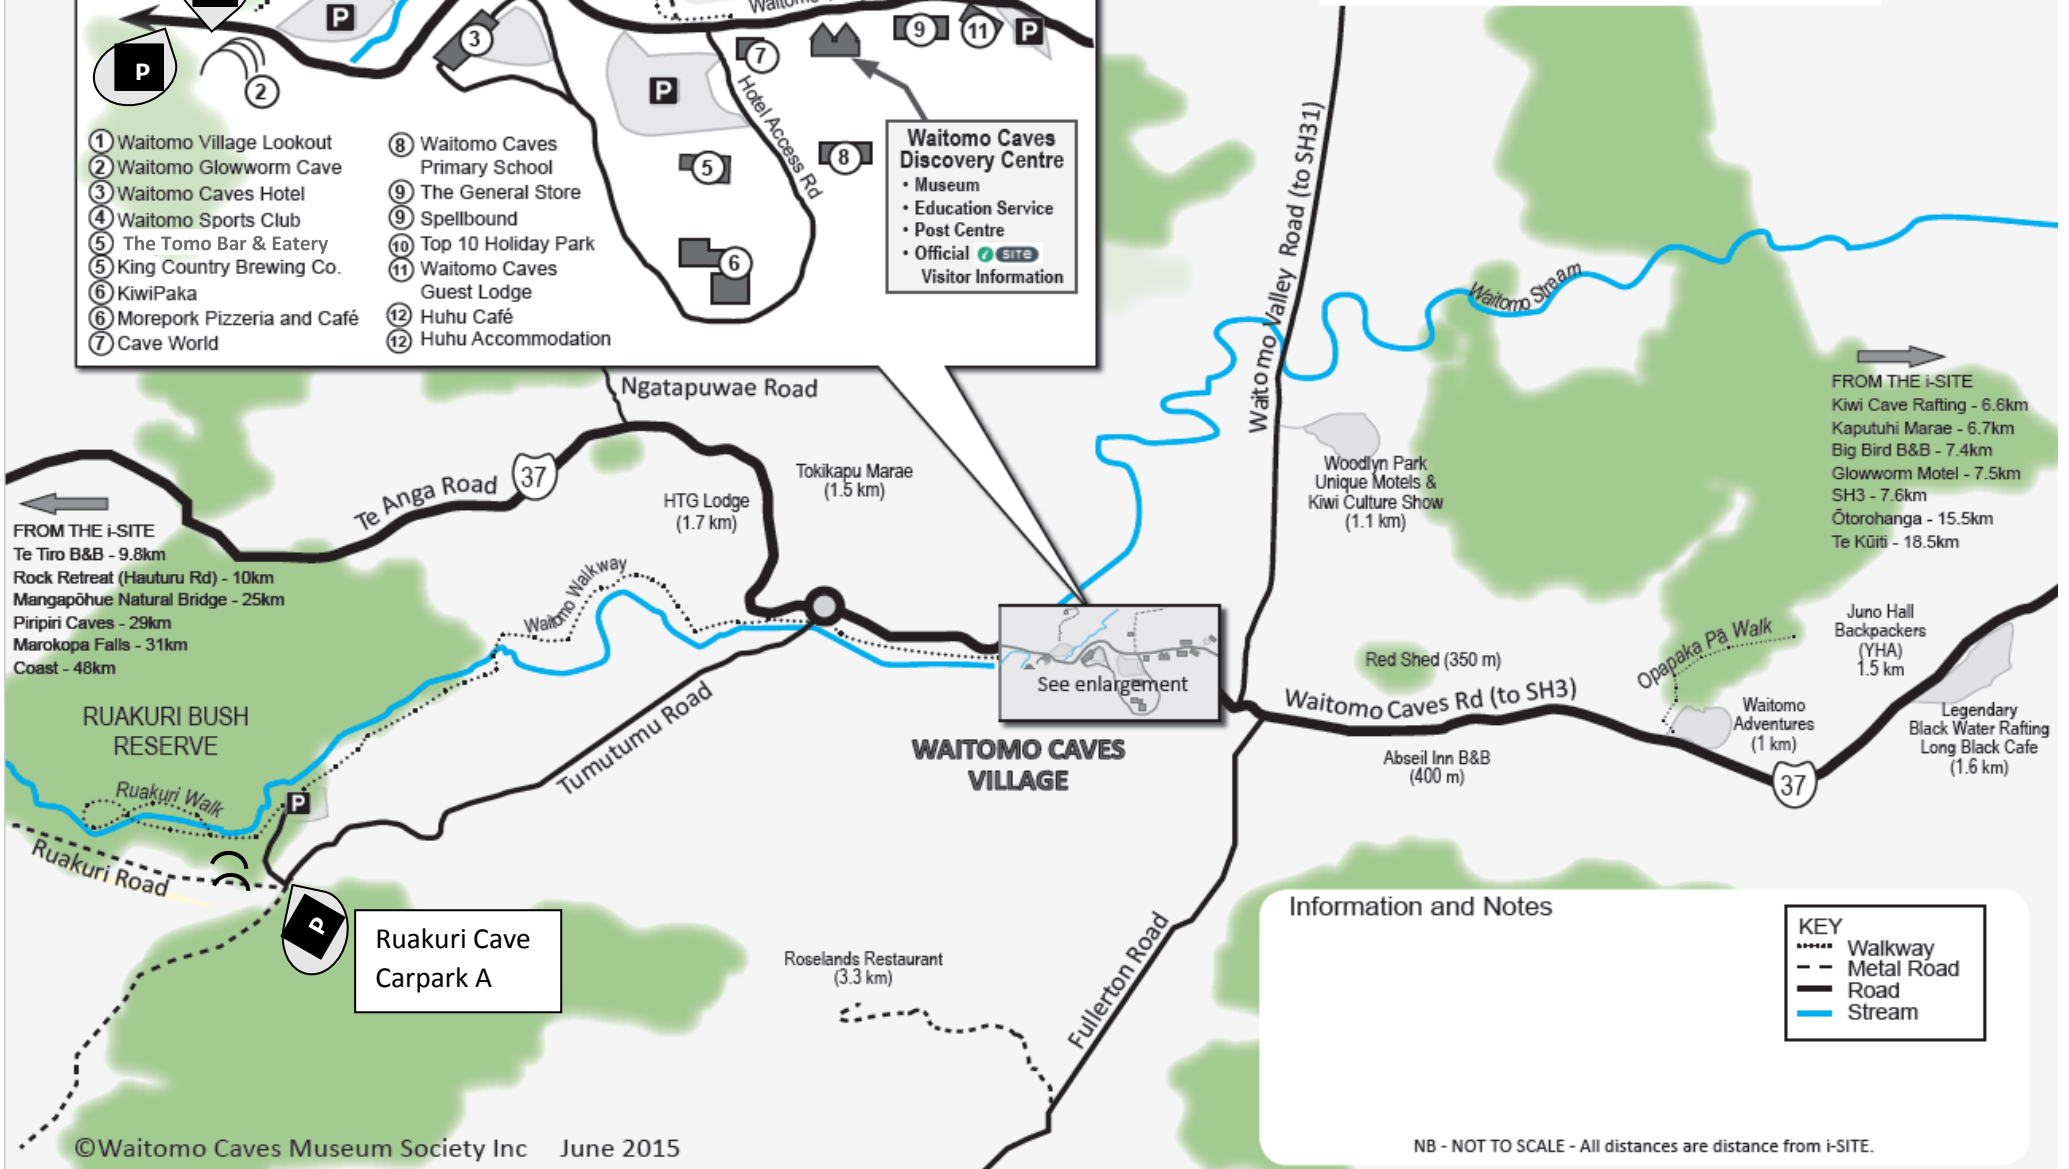

WAITOMO CAVES VILLAGE

- ① Waitomo Village Lookout
- ② Waitomo Glowworm Cave
- ③ Waitomo Caves Hotel
- ④ Waitomo Sports Club
- ⑤ The Tomo Bar & Eatery
- ⑤ King Country Brewing Co.
- ⑥ KiwiPaka
- ⑥ Morepork Pizzeria and Café
- ⑦ Cave World
- ⑧ Waitomo Caves Primary School
- ⑨ The General Store
- ⑨ Spellbound
- ⑩ Top 10 Holiday Park
- ⑪ Waitomo Caves Guest Lodge
- ⑫ Huhu Café
- ⑫ Huhu Accommodation

Ruakuri Walk

Walk info signs:

1. Collapsed Caves
2. Power of water
3. Growing places