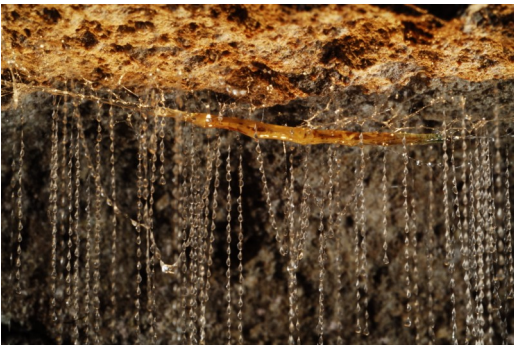

Waitomo Caves Discovery Centre

As you walk around the Discovery Centre see if you can find out what these things are.

1. Moa swallowed me to help grind up their food

2. I'm a mummified _____ and I was found in Nettlebed Cave in 1981.

3. I was found in Haggas Hole Cave. I'm a Lesser

4. My Maori name is _____

5. I'm a 145 million year old Ammonite and I was discovered in